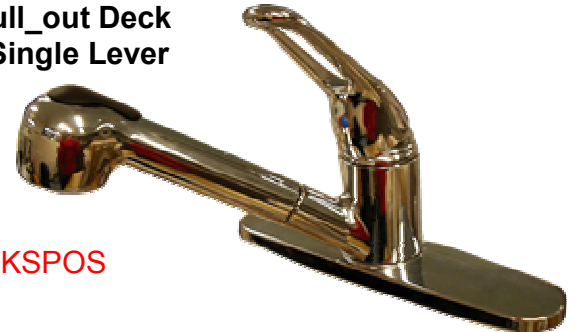

LEO INTERNATIONAL, INC.

10/16/2007

Call now and
order while
supplies last!!!

In Stock!!!

Classic Brass[®]

4" PC Center Set Loop
Handle w/ Pop up

PART# 4WSL

8" PC Pull_out Deck
Faucet Single Lever

PART# KSPOS

4" PC Washerless
Center Set w/ Pop up

PART# 4WWC

4" PC Laundry Tub
Faucet w/ IPS Spout

PART# 4LT

4" PC Brass
Center Set w/ Pop up

PART# 4WG

Bath Trip Waste
w/ Cast Shoe
Polish Chrome

PART# TW

Gooseneck Center Set
Wrist Blade Handle
Less Pop up

PART# 4BFWB

•You may also now visit our website at www.leointernational.com. Thank you.