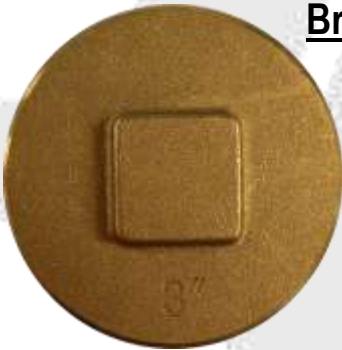

Cast Iron Roof Drain

Part #039RD
Sizes: 3", 4"

**4" Cast Iron Extra Heavy
Roof Iron**

Part# 039RI4

12" Cast Iron Slop Sink

Part# 039SS12

**Cast Iron No-Hub
Back Water Valve**

Part #039BV
Sizes: 2" - 6"

Brass Clean Out Plug

Part# 039BP
Sizes: 2" - 6"

**Combination Trap & Tee 4"x 3"
w/ Brass Plug**

Part# NFSCTT43

•Also available Counter Sunk Clean Out Plug in 2" to 6" Part #039BPCS

No Hub Ferrule w/ Brass Plug

Part #NFSF
Sizes: 2" - 6"

Cast Iron Square Grate

Part #
039SFG
Sizes: 6" - 12"

LEO INTERNATIONAL, INC.

471 Sutter Avenue, Brooklyn, New York 11207 • Tel:718-290-8005 • Fax:718-290-8046

www.leointernational.com