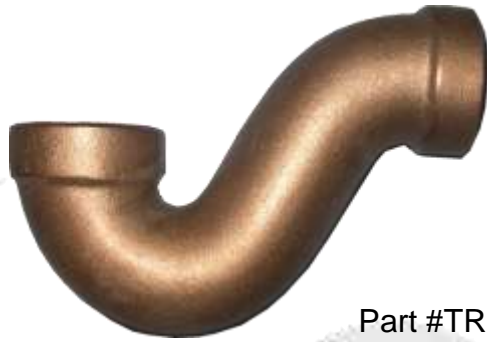

**Speed Flange™**

Part #039NHIF  
Sizes: 3x2, 4x2, 4x3, 4x4

**4x2 Test Cap Speed Flange**

*Rubber Removable Cap*

Part #039NHIFTC42

**Tap Adapter**

Part #NFSTAA  
Sizes: 2x1 1/2", 1 1/2"

DRAINS & SPECIALTIES  
FITTINGS  
DRAINS & SPECIALTIES

### New York Traps

Part #TRP2112..... 2 x 1 1/2 RB w/ Clean-Out  
TRP112114..... 1 1/2 x 1 1/4 RB w/ Clean-Out  
TRPNY112... 1 1/2 x 1 1/4 CP w/ Clean-Out

### 1 1/2" R.B. Low Seal Trap

Part #TRPF112