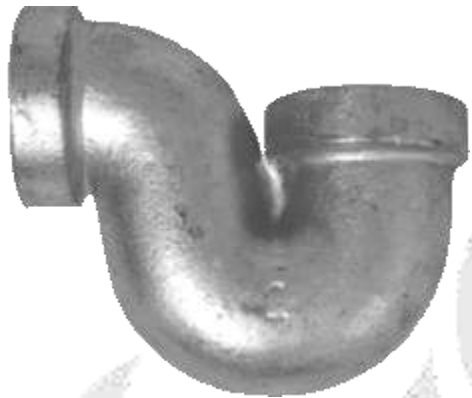

Galvanized P-Trap

Part #039GPT
Sizes: 1 1/2", 2"