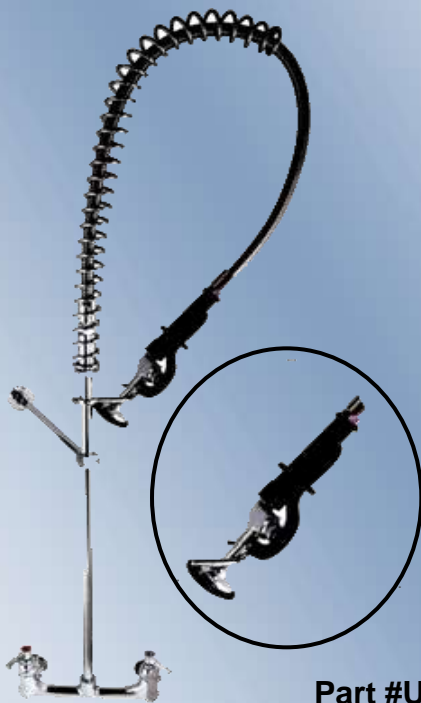

Utility Rinse Faucet

Part #URF123