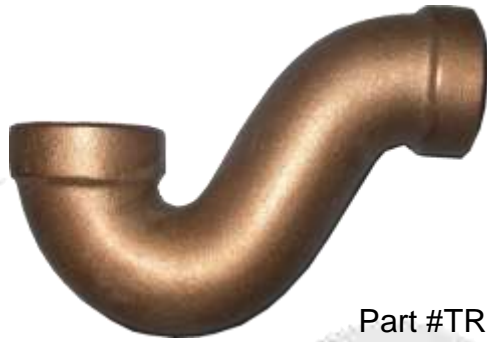

Part #039NHIF
Sizes: 3x2, 4x2, 4x3, 4x4

4x2 Test Cap Speed Flange

Rubber Removable Cap

Part #039NHIFTC42

Tap Adapter

Part #NFSTAA
Sizes: 2x1 1/2", 1 1/2"

DRAINS & SPECIALTIES
FITTINGS
DRAINS & SPECIALTIES

LEO INTERNATIONAL, INC.

471 Sutter Avenue, Brooklyn, New York 11207 • Tel:718-290-8005 • Fax:718-290-8046

www.leointernational.com

New York Traps

Part #TRP2112..... 2 x 1 1/2 RB w/ Clean-Out
TRP112114..... 1 1/2 x 1 1/4 RB w/ Clean-Out
TRPNY112... 1 1/2 x 1 1/4 CP w/ Clean-Out

1 1/2" R.B. Low Seal Trap

Part #TRPF112

2 X 1 1/2" R.B. Swing Tee Trap

Part #TRPST

LA Traps

Part #TRPLALR
1 1/2 RB Less Clean-Out #TRPLALRS
1 1/2 RB w/ Clean-Out CxC X Slip #TRPLA2112WR
2 x 1 1/2 RB w/ Clean-Out #TRPLAWC
1 1/2 x 1 1/4 CP w/ Clean-Out