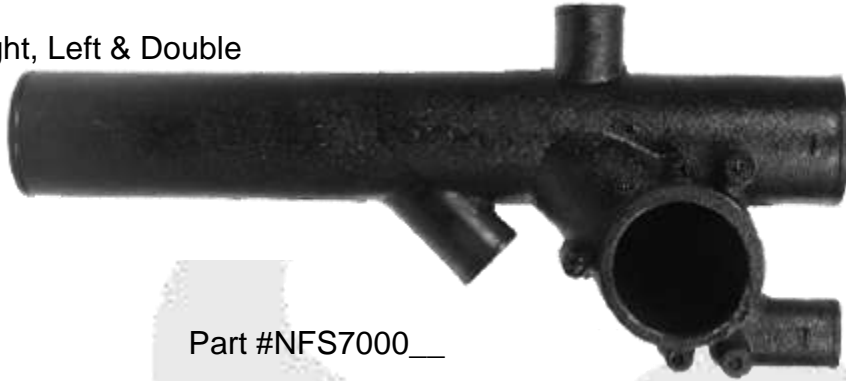

www.leointernational.com

Easy 7000 Left Hand

Also available in Right, Left & Double

NFS7000R- Right

NFS7000L- Left

NFS7000D- Double

Part #NFS7000__

2" X 2" Long 1/4 Bend