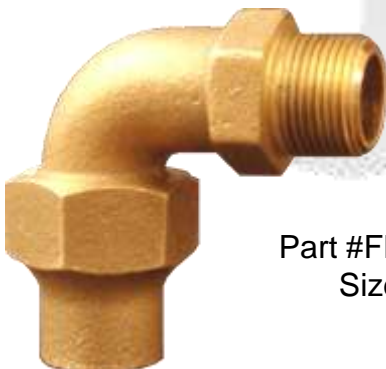

Part #020CFsize (CXC)
020CFsize (IPS)
Sizes: 1/2" - 6"

Bronze Meter Flange

- AWWA/CC- AWWA Standard Thread- steeper taper than Male National Pipe Threads
- FNPT- Female National Pipe Thread- inside tapered thread
- MNPT- Male National Pipe Thread- outside tapered thread

Part #020MFsizeS (CXC)
020MFsizeI (IPS)
Sizes: 1 1/2", 2"

Bronze Flared x Male Adapter

Part #FLRMAsize
Sizes: 1" - 2"

Bronze Flared C x C Union

Part #FLRUsize
Sizes: 1" - 2"

Bronze Flare Elbow

Part #FLRMEsize
Sizes: 3/4" - 2"

Bronze Pipe Clamp w/3 Steel Screws

Part #020GCsize
Sizes: 1/2", 1 1/4"

LEO INTERNATIONAL, INC.

471 Sutter Avenue, Brooklyn, New York 11207 • Tel:718-290-8005 • Fax:718-290-8046

www.leointernational.com

BRASS FITTINGS