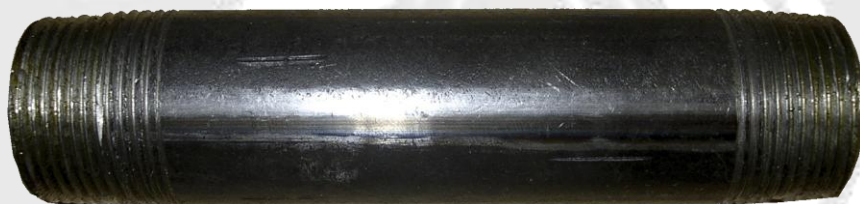

### BRASS PIPE NIPPLE

**Sizes:**  
**1/8" - 4"**

25 pieces in a box

Part #NPBsize

### CHROME PIPE NIPPLE

**Sizes:**  
**1/8" - 4"**

10 pieces in a box

Part #NPCsize

### BLACK STEEL NIPPLE

**Sizes:**  
**1/8" - 4"**

25 pieces in a box

Part #NBLsize

### GALVANIZED STEEL NIPPLE

**Sizes:**  
**1/8" - 4"**

25 pieces in a box

Part #NGLsize

Also available:

Left & Right Black  
Nipples & Couplings

Part #NBL \_\_\_ RL  
#MO14BC \_\_\_ RL  
Sizes: **1/2" - 2"**