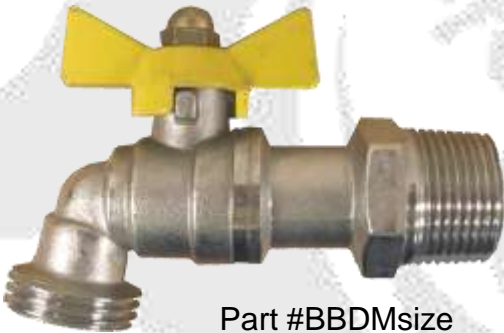

Angle Globe Valve

Part #SVA_{sizeS} (CxC)
SVA_{sizeI} (IPS)
Size: 1/2" & 3/4"

Globe Valve

Part #SVS_{sizeS} (CxC)
SVS_{sizeI} (IPS)
Size: 1/2" & 3/4"

**Long Stem Angle
Globe Valve**

Part #SVALS_{sizeS} (CxC)
SVALS_{sizeI} (IPS)
Size: 1/2" & 3/4"

**Long Stem
Globe Valve**

Part #GLS_{sizeS} (CxC)
GLS_{sizeI} (IPS)
Size: 1/2" & 3/4"

Ball Style Boiler Drain

Part #BBDM_{size}
Sizes: 1/2", 3/4"

**Male Boiler Drain
w/ Stuffing Box**

Part #BDM_{size}
Size: 1/2" & 3/4"

Brass Long Stem Gate Valve

Part
1/2" CxC #GVLS12S
3/4" CxC #GVLS34S

Part
1/2" IPS #GVLS12I
3/4" IPS #GVLS34I

CxC

IPS

Brass Gate Valve

Part
#GV_{sizeI} (IPS)
#GV_{sizeS} (CxC)
Sizes: 1/2" - 4"

CxC