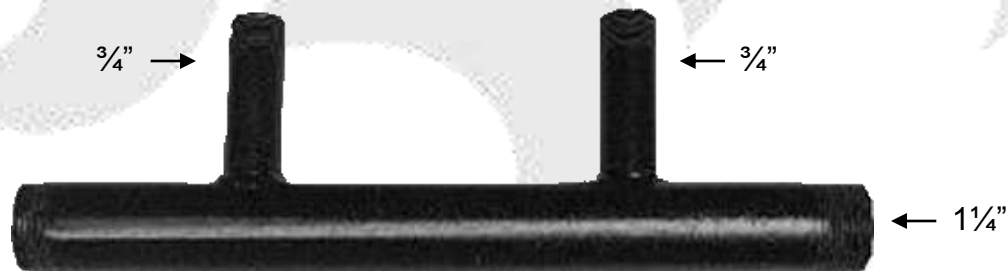

Measurements are approximate, please call us if you need exact specifications

Steel Boiler Manifold

Part

#BH342

#BH343

#BH344

#BH345

#BH346