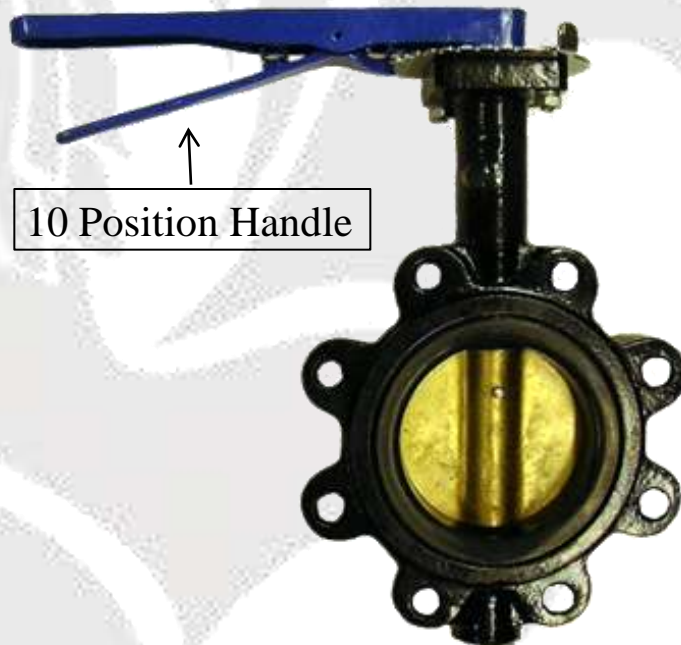

Part #WPR12S
Sizes: 1/2"

Circulator Flange Kit

Part #CFCIsize Sizes: 3/4" - 1 1/4"

Dirt Pocket Cap

Part #DPC

Swivel and Nut

Part #SN20LT

WAFER BUTTERFLY VALVE

- Class 125/150 Flanges

Part #CIWBVsize Sizes: 2" - 6"

LUG BUTTERFLY VALVE

10 Position Handle

- Class 125/150 Flanges
- 200 PSI Cast iron body

Not for steam service

Part #CILBVsize Sizes: 3" - 8"

LEO INTERNATIONAL, INC.