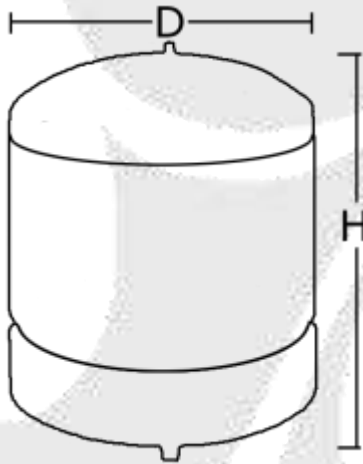

- Class 125/150 Flanges

Part #CIWBVsize Sizes: 2" - 6"

LUG BUTTERFLY VALVE

10 Position Handle

- Class 125/150 Flanges
- 200 PSI Cast iron body

Not for steam service

Part #CILBVsize Sizes: 3" - 8"

LEO INTERNATIONAL, INC.

471 Sutter Avenue, Brooklyn, New York 11207 • Tel:718-290-8005 • Fax:718-290-8046

www.leointernational.com

Hydronic Expansion Tank

This expansion tank is an essential component for boiler systems. It regulates the system pressure by containing heat expanded water.

- Precharged to 12 psi
- 239 F Maximum Temp
- 99 psi Maximum Pressure
- 1/2" male thread

Part #EXTsize
Sizes: 15, 30

Model Number	Total Tank Volume	Maximum Fluid Volume	(H) Tank Height	(D) Tank Diameter	Shipping Weight
EXT15	2 Gallons	0.9 Gallons	12-1/2"	8"	5 lbs
EXT30	4.4 Gallons	2.5 Gallons	15-1/2"	11"	9 lbs