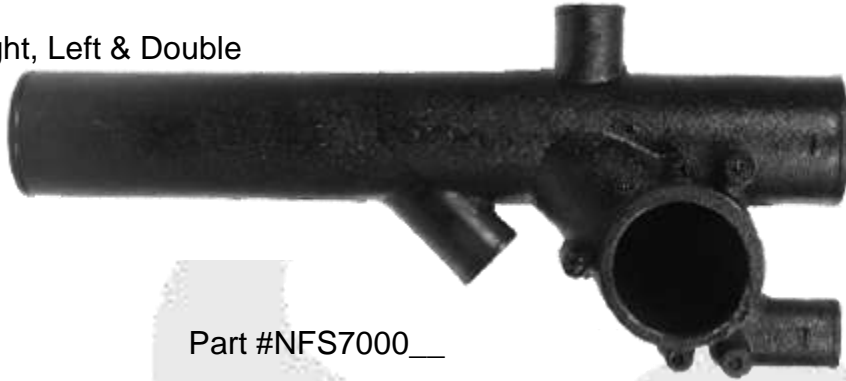

www.leointernational.com

NO-HUB FITTINGS NO-HUB

Easy 7000 Left Hand

Also available in Right, Left & Double

NFS7000R- Right

NFS7000L- Left

NFS7000D- Double

Part #NFS7000__