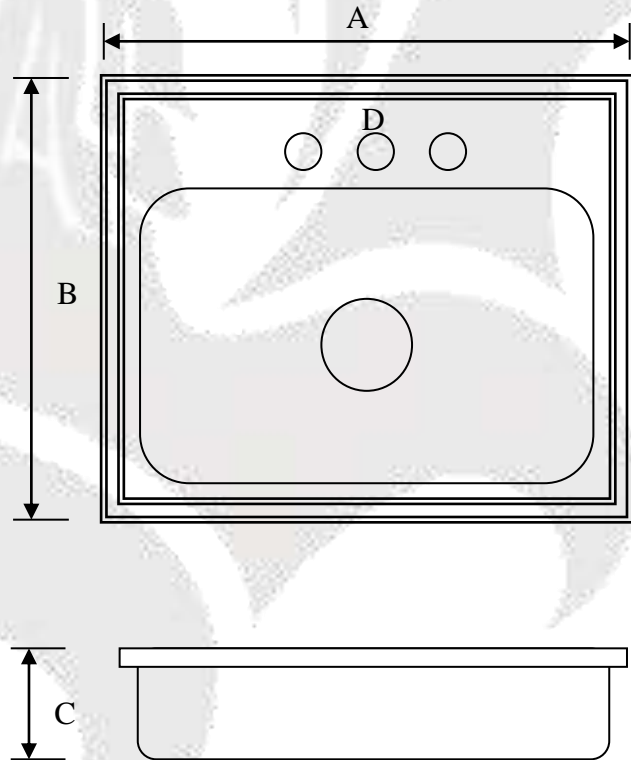

The Sound Guard Undercoating covers the bottom of the bowls to eliminate noise and vibration.

A	B	C Depth	D Holes
15"	15"	6"	2
15"	15"	6"	3
15"	15"	8"	3
22"	17"	6"	3
25"	22"	6"	3
25"	22"	6"	4
25"	22"	8"	3
25"	22"	8"	4
33"	22"	6"	3
33"	22"	6"	4
33"	22"	8"	3
33"	22"	8"	4

KINGSMAN®

- Single Bowl
- Size **23.5" X 21" X 9"**
- 9" Deep
- 18Gauge Stainless Steel
- Mirror rim / Luster bowl finish
- Fits 30" Cabinet

Part #SNK235219

Also Available:

BOTTOM GRID

Part #SNKBGD

42" STAINLESS STEEL SINK TOPS