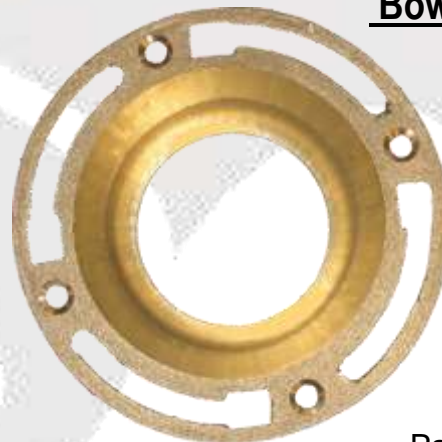

Part #DSC

Stainless Steel Cup Style Duo Strainer

Part #DSCC

Cast Brass Excellent Duo Strainer

Part #DSCXL

Stainless Steel Flat Strainer

Part #DSCS

Stainless Steel Mesh Strainer

Part #MSM....2 3/8" (Medium)
MSL.....4 5/8" (Large)

LEO INTERNATIONAL, INC.

471 Sutter Avenue, Brooklyn, New York 11207 • Tel:718-290-8005 • Fax:718-290-8046

www.leointernational.com

DIAMOND SINKS™
FIXTURES™
DIAMOND SINKS™

4" Brass Floor Flange

Part #BFF4

4" Brass Deep Floor Flange

Part #BFF4D

4" Brass Offset Floor Flange

Part #BFF4OS

4x3 Brass Floor Flange Lead Style

Part #BFF43L

**4x3 Brass Floor Flange
Bowl Style**

Part# BFF43

ROTO TOOL & ACCESSORIES

LEO INTERNATIONAL, INC.

471 Sutter Avenue, Brooklyn, New York 11207 • Tel:718-290-8005 • Fax:718-290-8046

www.leointernational.com