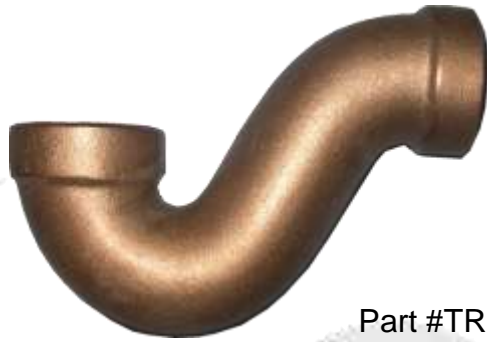

Slip Style

Part #WTC

1 1/2" Cast Brass Slip Tee

w/ Nuts & Washers

Part #BST

LEO INTERNATIONAL, INC.

471 Sutter Avenue, Brooklyn, New York 11207 • Tel: 718-290-8005 • Fax: 718-290-8046

www.leointernational.com

New York Traps

Part #TRP2112..... **2 x 1 1/2** RB w/ Clean-Out
TRP112114..... **1 1/2 x 1 1/4** RB w/ Clean-Out
TRPNY112... **1 1/2 x 1 1/4** CP w/ Clean-Out

1 1/2" R.B. Low Seal Trap

Part #TRPF112

2 X 1 1/2" R.B. Swing Tee Trap