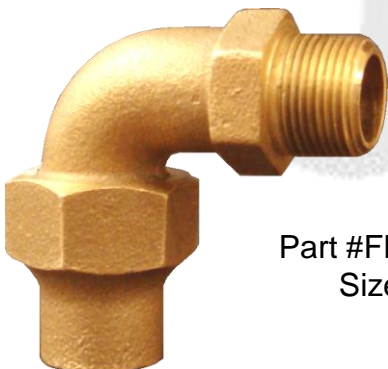

Bronze Meter Coupling w/ Swivel Hole & Washer

* Available in Long & Short patterns

Long

Part #: 020MCsize
Sizes: 1/2" - 1"

Short

Part #: 020MCsizeS
Sizes: 3/4", 1"

Bronze Companion Flange

Part #020CFsize (CXC)
020CFsize (IPS)
Sizes: 1/2" - 6"

Bronze Meter Flange

- AWWA/CC- AWWA Standard Thread- steeper taper than Male National Pipe Threads
- FNPT- Female National Pipe Thread- inside tapered thread
- MNPT- Male National Pipe Thread- outside tapered thread

Part #020MFsizeS (CXC)
020MFsizeI (IPS)
Sizes: 1 1/2", 2"

Bronze Flared x Male Adapter

Part #FLRMAsize
Sizes: 1" - 2"

Bronze Flared C x C Union

Part #FLRUsize
Sizes: 1" - 2"

Bronze Flare Elbow

Part #FLRMEsize
Sizes: 3/4" - 2"

Bronze Pipe Clamp w/3 Steel Screws

Part #020GCsize
Sizes: 1/2", 1 1/4"

LEO INTERNATIONAL, INC.

471 Sutter Avenue, Brooklyn, New York 11207 • Tel:718-290-8005 • Fax:718-290-8046

www.leointernational.com