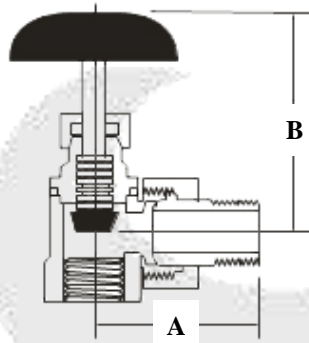

HEAVY PATTERN BRASS HOT WATER ANGLE VALVE #500

Part #BRWAsizeI (IPS)
BRWAsizeC (CxC)

DIMENSIONS

#500- C...CxC Connection

| SIZE | A | B- OPEN |
|------|------|---------|
| 1/2" | 2.20 | 2.75 |
| 3/4" | 2.55 | 2.90 |

#500- I...IPS Connection

| SIZE | A | B- OPEN |
|------|------|---------|
| 1/2" | 2.20 | 2.75 |
| 3/4" | 2.55 | 2.90 |

* Working Pressure (PSI) non shock – Hot Water – 60 PSI

HEAVY PATTERN BRASS UNION ELBOW #300

Part #BRUEsizeI (IPS)
BRUEsizeC (CxC)

DIMENSIONS

#300- C...CxC Connection

| SIZE | A | B- OPEN |
|------|------|---------|
| 1/2" | 2.20 | 1.25 |
| 3/4" | 2.45 | 1.50 |

#300- I...IPS Connection

| SIZE | A | B- OPEN |
|------|------|---------|
| 1/2" | 2.40 | 1.05 |
| 3/4" | 2.70 | 1.20 |

* Working Pressure (PSI) non shock – Hot Water – 60 PSI – W.S.P. 15 PSI

BRASS BALL VALVE W/STOP

IPS OR C X C

Part #BVWS34S
#BVWS34I
Size: 3/4" & 1"

GAS BALL VALVE

Part #GBVsize
Sizes: 1/2", 3/4", 1"

175 WOG NON SHOCK