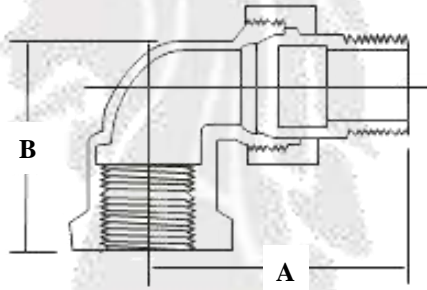

HEAVY PATTERN BRASS HOT WATER ANGLE VALVE #500

Part #BRWAsizeI (IPS)
BRWAsizeC (CxC)

DIMENSIONS

#500- C...CxC Connection

| SIZE | A | B- OPEN |
|------|------|---------|
| 1/2" | 2.20 | 2.75 |
| 3/4" | 2.55 | 2.90 |

#500- I...IPS Connection

| SIZE | A | B- OPEN |
|------|------|---------|
| 1/2" | 2.20 | 2.75 |
| 3/4" | 2.55 | 2.90 |

* Working Pressure (PSI) non shock – Hot Water – 60 PSI

HEAVY PATTERN BRASS UNION ELBOW #300

Part #BRUEsizeI (IPS)
BRUEsizeC (CxC)

DIMENSIONS

#300- C...CxC Connection

| SIZE | A | B- OPEN |
|------|------|---------|
| 1/2" | 2.20 | 1.25 |
| 3/4" | 2.45 | 1.50 |

#300- I...IPS Connection

| SIZE | A | B- OPEN |
|------|------|---------|
| 1/2" | 2.40 | 1.05 |
| 3/4" | 2.70 | 1.20 |

* Working Pressure (PSI) non shock – Hot Water – 60 PSI – W.S.P. 15 PSI

BRASS BALL VALVE W/STOP

IPS OR C X C

Part #BVWS34S
#BVWS34I
Size: 3/4" & 1"

GAS BALL VALVE

Part #GBVsize
Sizes: 1/2", 3/4", 1"

175 WOG NON SHOCK