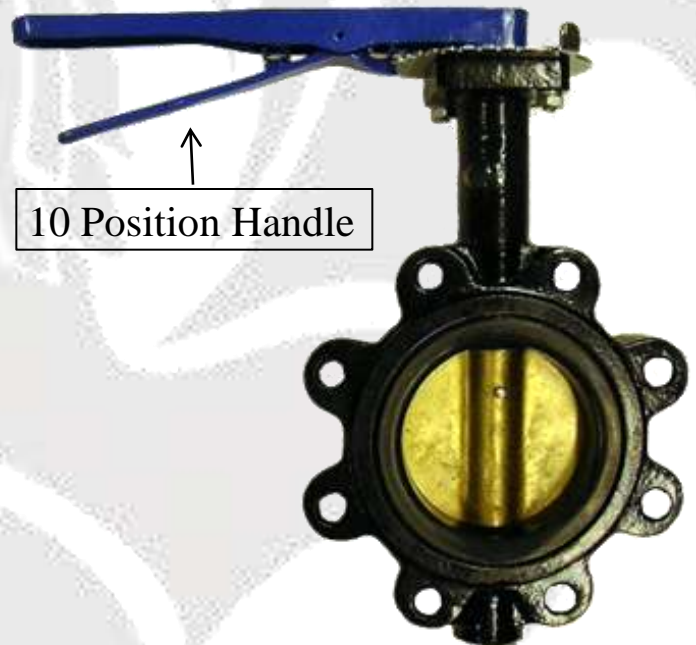

Part #DPC

Swivel and Nut

Part #SN20LT

WAFER BUTTERFLY VALVE

- Class 125/150 Flanges

Part #CIWBVsize Sizes: 2" - 6"

LUG BUTTERFLY VALVE

10 Position Handle

- Class 125/150 Flanges
- 200 PSI Cast iron body

Not for steam service

Part #CILBVsize Sizes: 3" - 8"

LEO INTERNATIONAL, INC.

471 Sutter Avenue, Brooklyn, New York 11207 • Tel:718-290-8005 • Fax:718-290-8046

www.leointernational.com

Metal Tank Handle

Part #THM

Gerber Style Escutcheon

Part #GSESC

Cast Brass Spuds

Part #SPUDsize
Sizes: 1 1/2", 1 1/2x1 1/4,
1x3/4, 2x1 1/2, 2x1 1/4

Escutcheon Chrome Plated

Part#
ESCsizeC (Copper)
ESCsizeI (IPS)
Sizes: 1/2" - 2"

Escutcheons F&C Plates Split Ring PC

Part #FCPsize
Sizes: 3/8" - 2 1/2"

Basin Cock

Part #SBC (HOT/COLD)

Liquid Soap Dispenser

Part # LSD

Jolly Bolts